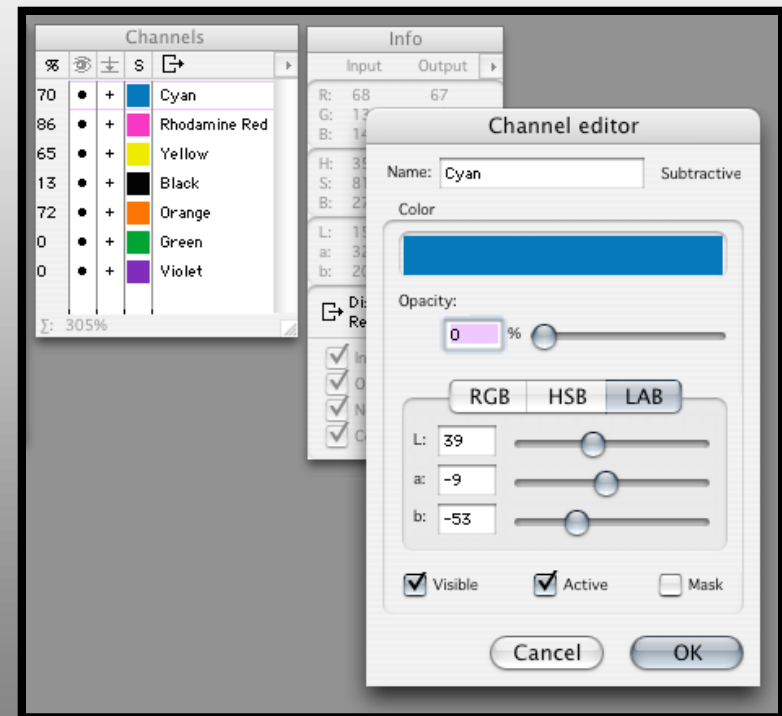

The Right Tools for the Process

- *Fully Interactive and Real Time*
- *Allow for Desired Proportions of Inks*
- *Allow for Control of Mixing (or Not)*
- *Let You Control Maximum Densities*

The Right Tools for the Process

- *Fully Interactive and Real Time*
- *Allow for Desired Proportions of Inks*
- *Allow for Control of Mixing (or Not)*
- *Let You Control Maximum Densities*
- *Allow to Display Background and Dot Gain*

Thank You

ICISS

Don Siciliano
Specialcolor

Visit Me at the
Tabletop Exhibits

ICISS Tools

- Tools to Customize an Ink Set
 - Enabling the Use of Ink Channels that Reflect *Your*:
 - Desired Inks
 - Ink's Values (HSB, Lab & RGB)
 - Ink's Opacity
 - Print Order

ICISS Tools

- **Tools to Map Your Inks to the Color Gamut**
 - **Enabling You to Chart:**
 - Colors to Fill the Gamut
 - Colors to Desired Proportions
 - To Reproduce Out of Gamut Colors
 - To Correct for Hue Errors in Inks
 - To Correct for Saturation Errors